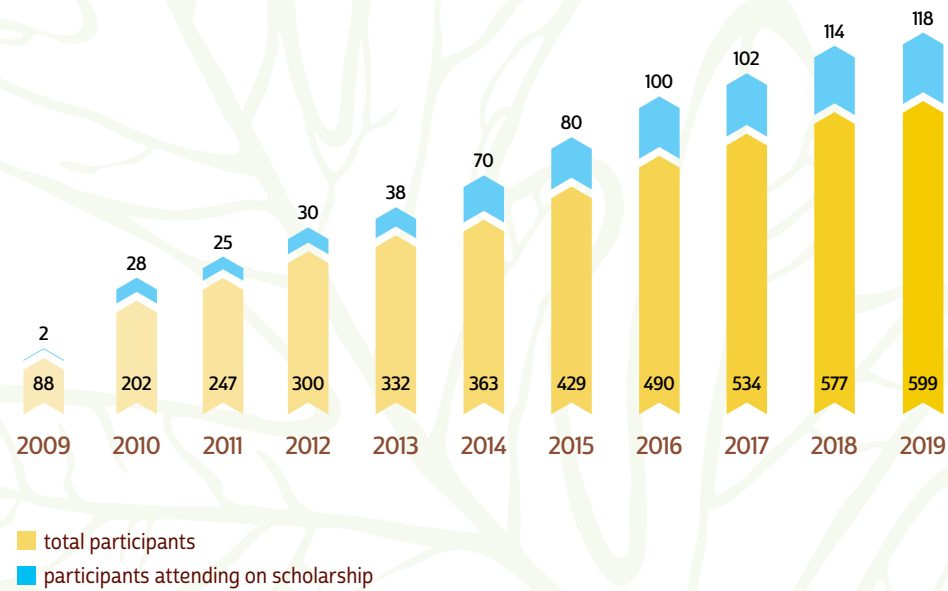

TEN YEARS

Connecting children with the natural world

Between 2009 and 2019, over 4100 children have hiked, played, gardened and explored Irvin Nature Preserve with us. Over 700 students attended programs on full scholarships.

In 2019,

Learning Outside served

599 kids,

including

118 students

attending on full scholarships

who otherwise would not be

able to attend due to cost